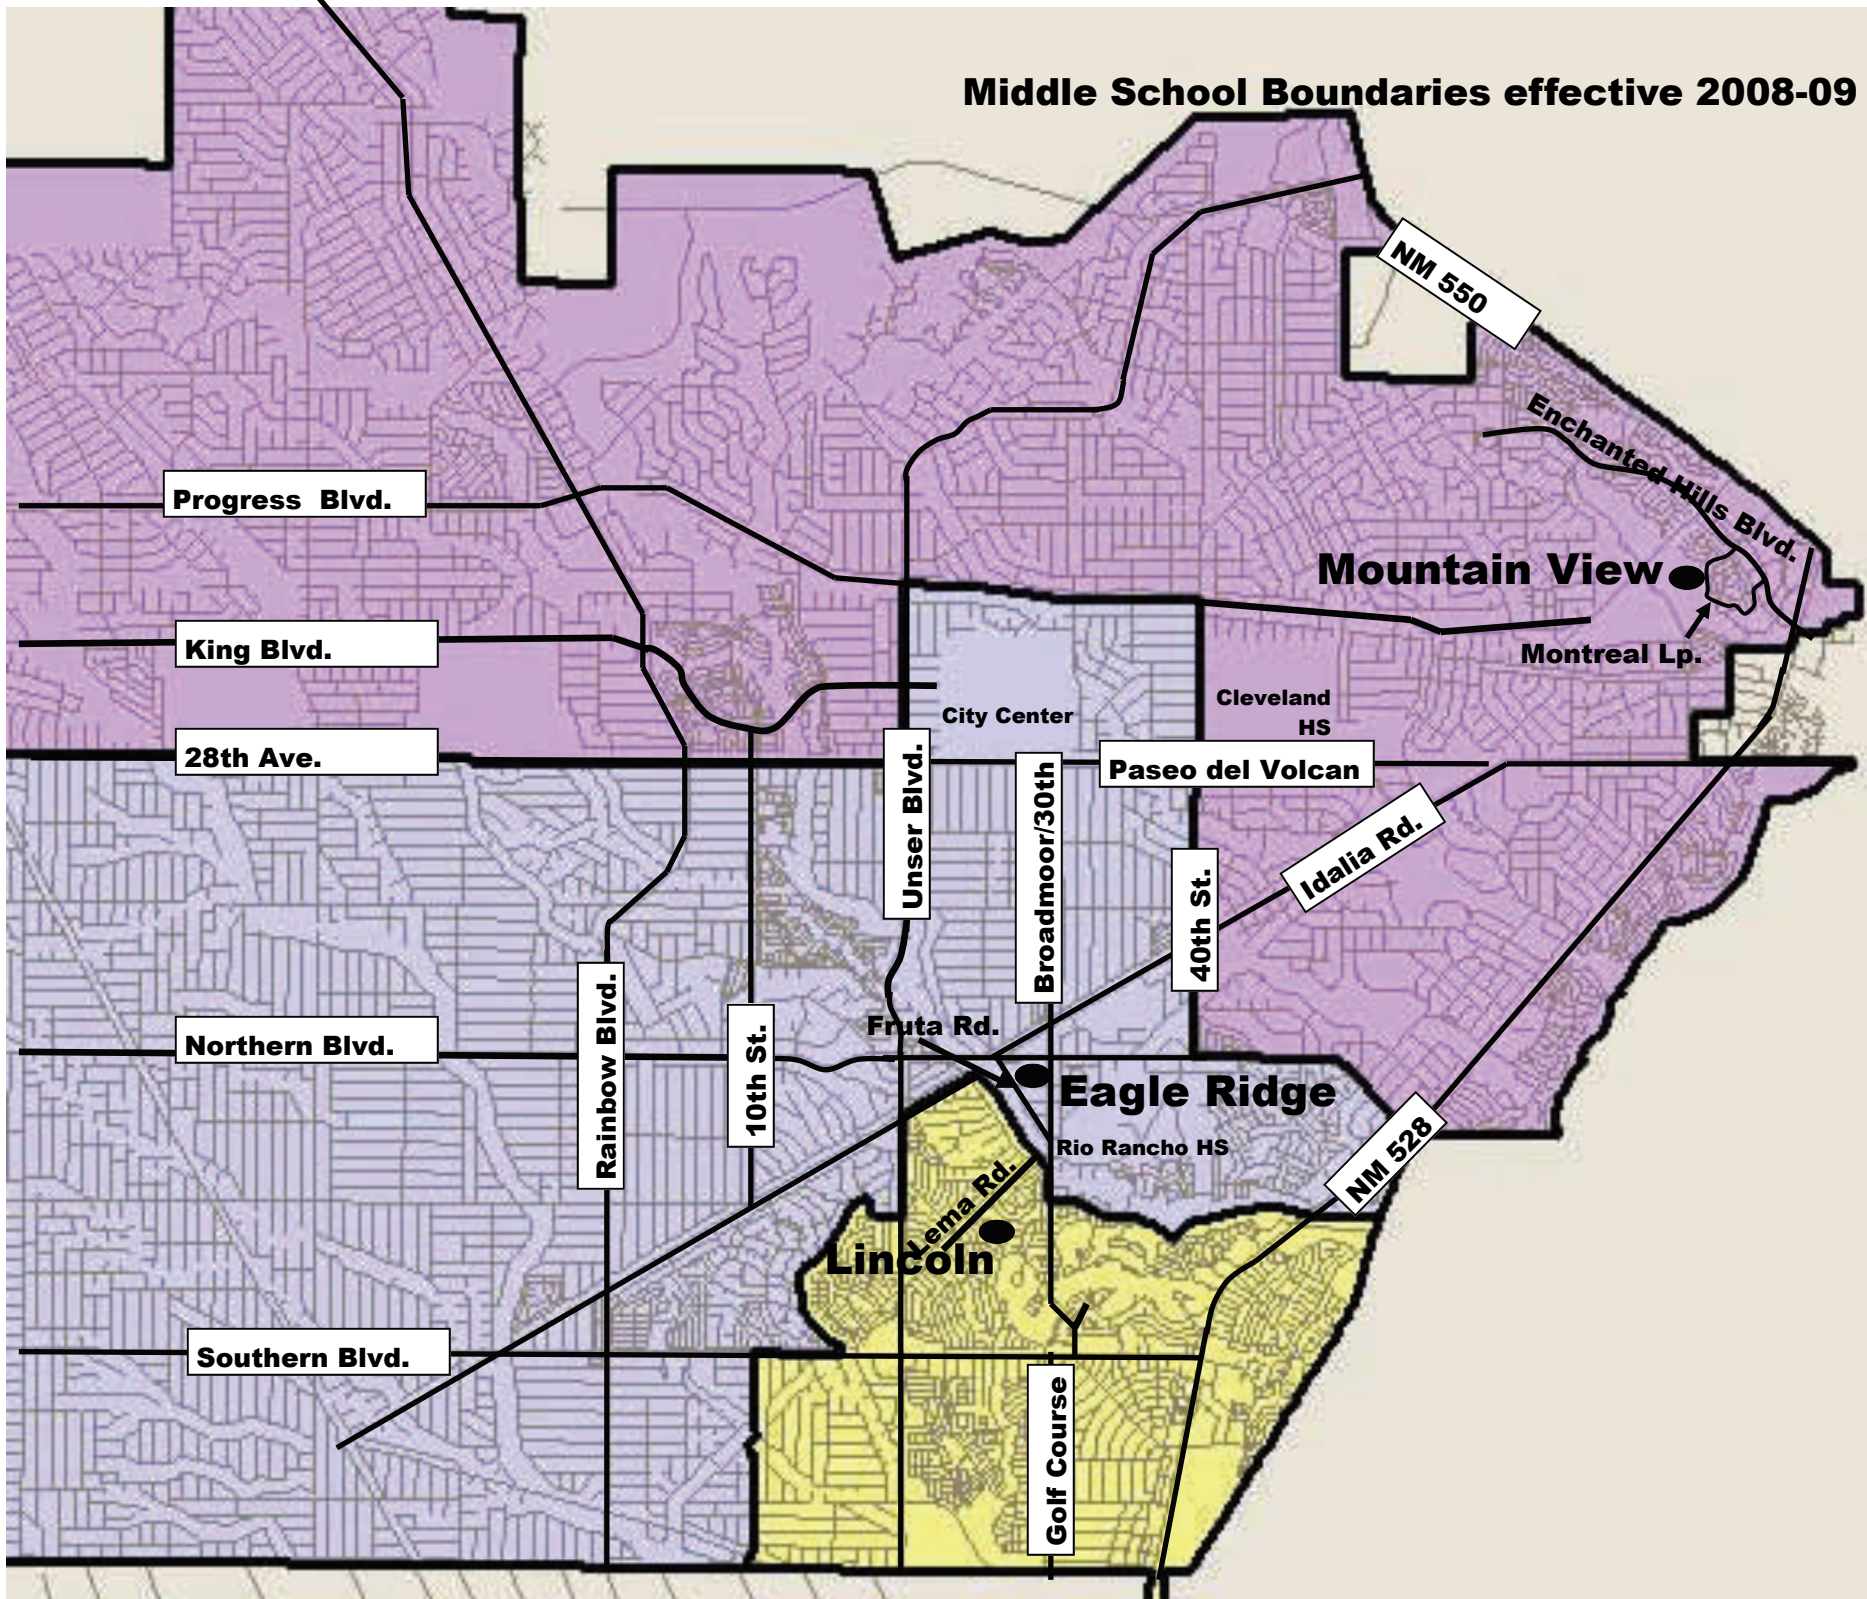

Middle School Boundaries effective 2008-09

Progress Blvd.

King Blvd.

28th Ave.

Northern Blvd.

Southern Blvd.

Rainbow Blvd.

10th St.

Unser Blvd.

Broadmoor/30th

Fruta Rd.

Lema Rd.

Golf Course

Paseo del Volcan

40th St.

Idalia Rd.

NM 550

Mountain View

Enchanted Hills Blvd.

Montreal Lp.

City Center

Cleveland HS

Eagle Ridge

Rio Rancho HS

Lincoln

NM 528